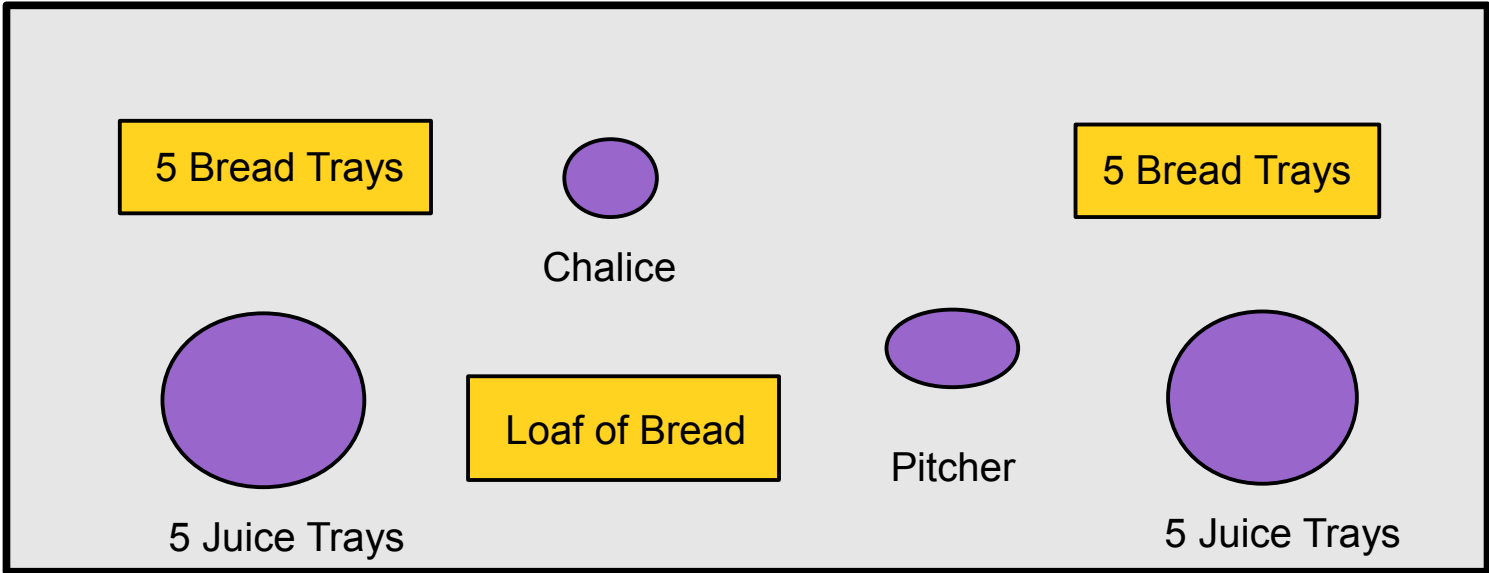

Communion  
Setup for 11:15 a.m. Service

Congregation

Pastors

Place 1 Empty Tray in the Choir Loft